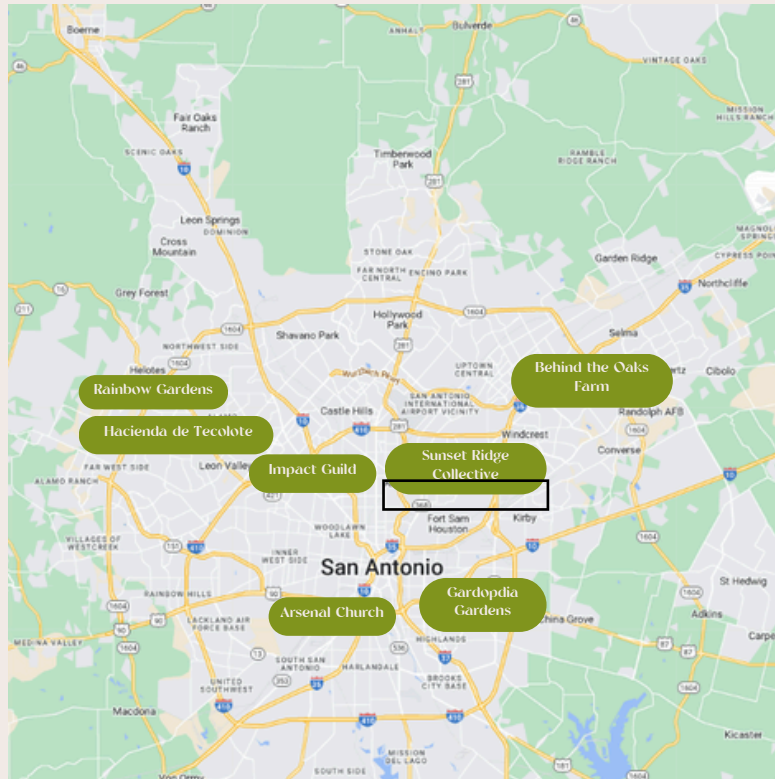

Mission Compost Drop-Off Locations

*See the next page for specific location details

Drop-Off Locations How Tos:

1. Once you sign up for your service, Mission Compost will send you an email with details of your drop-off location.
2. Pick up a 5-Gallon Bucket + 1 Jar of Bokashi at your drop-off location
3. After you are done composting, come back to the drop-off location and leave your full bucket and empty jar of bokashi. Pick up a clean bucket and jar of bokashi to start again!

Specific Drop-Off Location Details

Behind the Oaks Farm

Address: 8522 Greaves Lane Schertz, TX, 78154

The Behind the Oaks Farm drop off location is located just outside their main gate.

Arsenal Church

Address: 105 Sadie Street San Antonio, TX, 78219

NEW LOCATION COMING MARCH 17TH!

Sunset Ridge Collective

Address: 95 Brees Blvd., San Antonio, TX 78209

From Brees turn into the Sunset Ridge of Christ parking lot. Turn left and you will see the Rosehip Coffee Truck. Continue down to the back of the lot towards the basketball court until you see the drop off locker.

Specific Drop-Off Location Details

Gardopia Gardens

Address: 619 North New Braunfels Ave., San Antonio, TX 78202

The Gardopia drop off location is located on the side nearest to Nolan Express. In fact, parking in that lot will be the best way to access the site. You will need to open the gate to access the site. The code to access the gate is 1547. Once you go through the gate, the DO locker will be located directly on your left hand side.